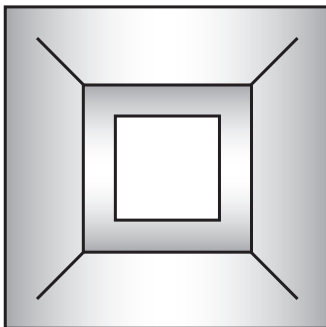

SYSTEM LIGHTING

ARCHITECTURAL ELEMENTS

System Lighting is a collection of architectural elements that seamlessly integrate our recessed downlights into a variety of ceilings. Pre-fabricated gypsum modules add a coffered feature to a typically flat ceiling. A single recessed downlight is showcased in the center. Installation is simple and fast! Contours are smooth and rounded and the finished look is seamless and flush with surrounding ceiling material.

Two models are offered. ARC24SQ features a square coffer and ARC24R is round. They are ideally suited for use with 1/2" thick sheet rock ceilings and feature a center opening that can be engineered to accommodate a variety of downlight apertures.

ARC24SQ1
23.43" x 23.43" x 3.94" H

ARC24R1
23.43" x 23.43" x 3.94" H

Broaden your design options with

Coventry Architectural Series *Solerio* Decorative Lighting LIGHT-SQUARES™

PATHWAY®
the Lighting Source