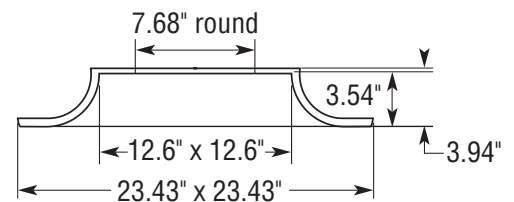

Two models are offered. ARC24SQ features a square coffer and ARC24R is round. They are ideally suited for use with 1/2" thick sheet rock ceilings and feature a center opening that can be engineered to accommodate a variety of downlight apertures.

ARC24SQ1
23.43" x 23.43" x 3.94" H

ARC24R1
23.43" x 23.43" x 3.94" H

Broaden your design options with

Coventry Architectural Series *Solerio* Decorative Lighting LIGHT-SQUARES™

PATHWAY®
the Lighting Source