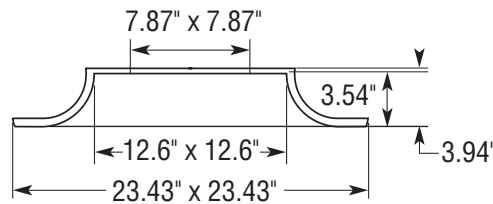

Two models are offered. ARC24SQ features a square coffer and ARC24R is round. They are ideally suited for use with 1/2" thick sheet rock ceilings and feature a center opening that can be engineered to accommodate a variety of downlight apertures.

ARC24SQ1
23.43" x 23.43" x 3.94" H

ARC24R1
23.43" x 23.43" x 3.94" H

Broaden your design options with

Coventry Architectural Series *Solerio* Decorative Lighting LIGHT-SQUARES™

PATHWAY®
the Lighting Source