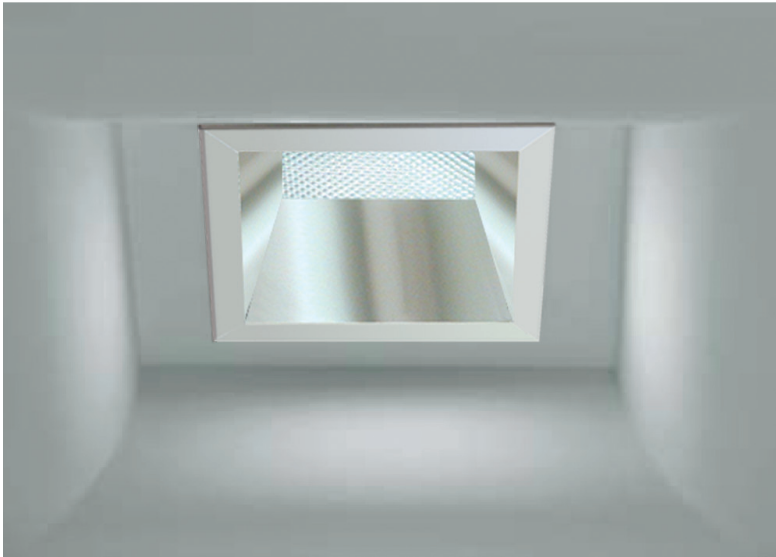

SYSTEM LIGHTING

ARCHITECTURAL ELEMENTS

System Lighting is a collection of architectural elements that seamlessly integrate our recessed downlights into a variety of ceilings. Pre-fabricated gypsum modules add a coffered feature to a typically flat ceiling. A single recessed downlight is showcased in the center. Installation is simple and fast! Contours are smooth and rounded and the finished look is seamless and flush with surrounding ceiling material.

Two models are offered. ARC24SQ features a square coffer and ARC24R is round. They are ideally suited for use with 1/2" thick sheet rock ceilings and feature a center opening that can be engineered to accommodate a variety of downlight apertures.

ARC24SQ1
23.43" x 23.43" x 3.94" H

ARC24R1
23.43" x 23.43" x 3.94" H

Broaden your design options with

Coventry Architectural Series *Solerio* Decorative Lighting LIGHT-SQUARES™

PATHWAY®
the Lighting Source