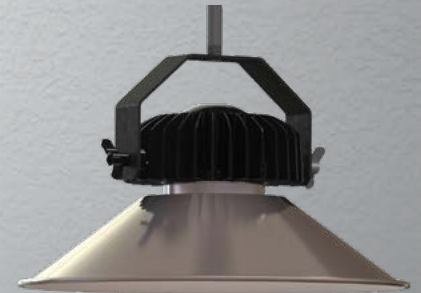

*Old world charm,
New world
technologies.*

Industriale Series

 **PATHWAY**
LIGHTING

Domo

Skal

Kasa

Petite

Skal shade with bail and wire cage.

- Vintage industrial look with modern features.
- Perfect for loft spaces, retail stores, restaurants and office spaces.
- Max output at 10,000 lumens.
- Utilizes an internal dome-shaped cover to spread light rays and obscure the LED engine.
- Various mounting options include: bail with modern wing nut; rigid pipe stem; flexible single aviation cable; power hook.

Kasa shade with single cable mount.

Domo split shade for up light. Single cable mount.

Skal shade with single cable mount.

Petite acrylic shade with bail mount and rigid pipe stem. Bail adjust and locks with wing nuts.

Skal shade with bail and wire cage.

Industriale Series

- Four shade style options: Domo; Skal; Kasa; and Petite.
- Wire cage and glass lens accessories available for the Skal shade.
- Custom finishes.
- Ceiling canopy houses LED driver and DMX controls.
- Available with Pathway Lighting's CentralDrive® (remote driver) system.
- Emergency (IEM) option also available.