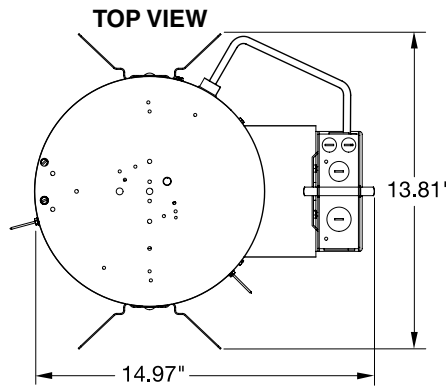

PRODUCT DATA

REFLECTOR: The specular upper reflector and lower soft specular splay trim offer excellent efficiency and low brightness. A complete range of textures and finishes are available to complement any décor. Prismatic lens is supplied to provide uniform beam distribution. A one half inch low profile overlap flange is standard and features a dieformed cover to eliminate appearance of mitered corners.

MECHANICAL: The housing is fabricated 20 gauge steel with galvanized finish and ventilated for heat dissipation. Integral universal vertical mounting brackets are provided to accept a variety of hanger bars. Standard aperture throat allows for one-inch ceiling thickness. Ballast is accessible through aperture.

ELECTRICAL: 120 Volt standard.

JUNCTION BOX: Heavy gauge galvanized junction box pre-wired to ballast quick connector. Easy access covers. Multiple conduit knockouts listed for through branch circuit wiring.

LAMP DATA: 100W or 150W T4 Halogen Minican (miniature candelabra screw base) by others.

LAMP	WATTS	BASE	LIFE HRS.	LUMENS
100Q/CL(ESN)	100	MINI-CAN	1000	1900
150Q/CL(ETG)	150	MINI-CAN	2000	2800

Inside lamp, initial lumens

LISTED FOR WET LOCATION UNDER COVERED CEILING

Manufactured and tested to UL#1598 and CSA standards.
Note: Fixtures are not designed for direct contact with insulation.

Catalog Number – 4SQHIT4

Example: 4SQHIT4

Fixture Series	Lamp/Wattage	Ballast/Voltage	Options
4SQHIT4	T4 Halogen (150W Max.)	120 Volt – Standard	F = Fuse and Fuse Holder

Optional Accessories

Hanger Bars (set of 2)

#101782 = #520 Caddy Bars	9152 = 52" C-Channel
#9127 = 27" C-Channel	27BH = 27" Solid Bar
#24CBH = 24" one-piece B-Line C-Channel hanger bar	

Fixture Type	Job Reference/Location
Lamp Type	Approval

Coventry
Architectural Series