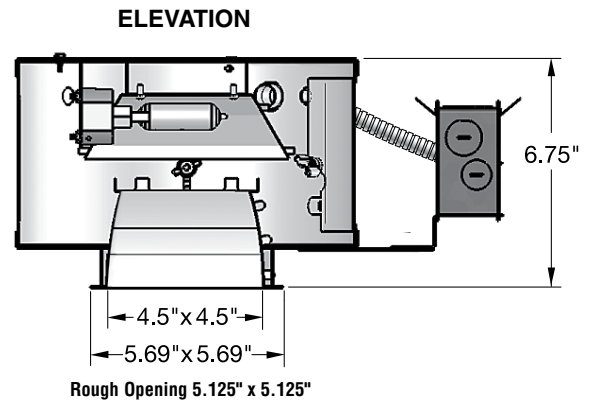

PRODUCT DATA

REFLECTOR: The specular upper reflector and lower soft specular splay trim offer excellent efficiency and low brightness. A complete range of textures and finishes are available to complement any décor. Prismatic lens is supplied to provide uniform beam distribution. A one half inch low profile overlap flange is standard and features a dieformed cover to eliminate appearance of mitered corners.

MECHANICAL: The housing is fabricated 20 gauge steel with galvanized finish and ventilated for heat dissipation. Integral universal vertical mounting brackets are provided to accept a variety of hanger bars. Standard aperture throat allows for one-inch ceiling thickness. Ballast is accessible through aperture.

ELECTRICAL: 120 Volt standard.

JUNCTION BOX: Heavy gauge galvanized junction box pre-wired to ballast quick connector. Easy access covers. Multiple conduit knockouts listed for through branch circuit wiring.

LAMP DATA: 100W or 150W T4 Halogen Minican (miniature candelabra screw base) by others.

LAMP	WATTS	BASE	LIFE HRS.	LUMENS
100Q/CL(ESN)	100	MINI-CAN	1000	1900
150Q/CL(ETG)	150	MINI-CAN	2000	2800

Inside lamp, initial lumens

LISTED FOR WET LOCATION UNDER COVERED CEILING

Manufactured and tested to UL#1598 and CSA standards.
Note: Fixtures are not designed for direct contact with insulation.

Catalog Number – 4SQHIT4

Example: 4SQHIT4

Fixture Series	Lamp/Wattage	Ballast/Voltage	Options
4SQHIT4	T4 Halogen (150W Max.)	120 Volt – Standard	F = Fuse and Fuse Holder

Optional Accessories

Hanger Bars (set of 2)

#101782 = #520 Caddy Bars	9152 = 52" C-Channel
#9127 = 27" C-Channel	27BH = 27" Solid Bar
#24CBH = 24" one-piece B-Line C-Channel hanger bar	

Fixture Type	Job Reference/Location
Lamp Type	Approval

Coventry
Architectural Series