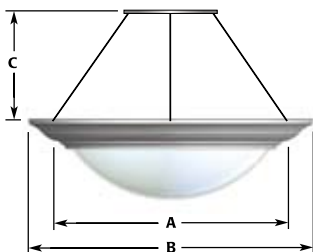

### FROSTED BOWL STYLES

**C1** – Neptune Swirl

**C2** – Faux Crackle

**C3** – Lunar Speck

**C4** – Solid Frost

Custom glass colors & styles available on request.

### DIMENSIONS

Nominal Bowl Size	SG16	SG17	SG22
Glass Dia. "A"	16.5"	17.25"	22"
Ring O.D. "B"	18.75"	21"	26"
Optimum Distance from Ceiling	6-24	7-30	8-30*
6" Aperture "C"	6"	7"	8"
8" Aperture "C"	N/A	6"	7"
10" Aperture "C"	N/A	N/A	6"