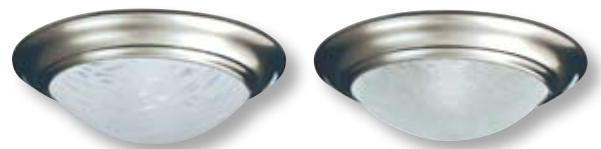

FROSTED BOWL STYLES

C1 – Neptune Swirl

C2 – Faux Crackle