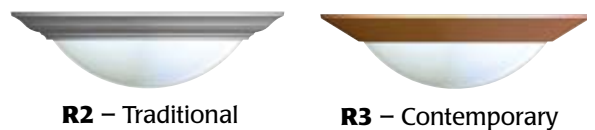

RING STYLES

R2 – Traditional

R3 – Contemporary

* Light Source & Wattage affect appearance.